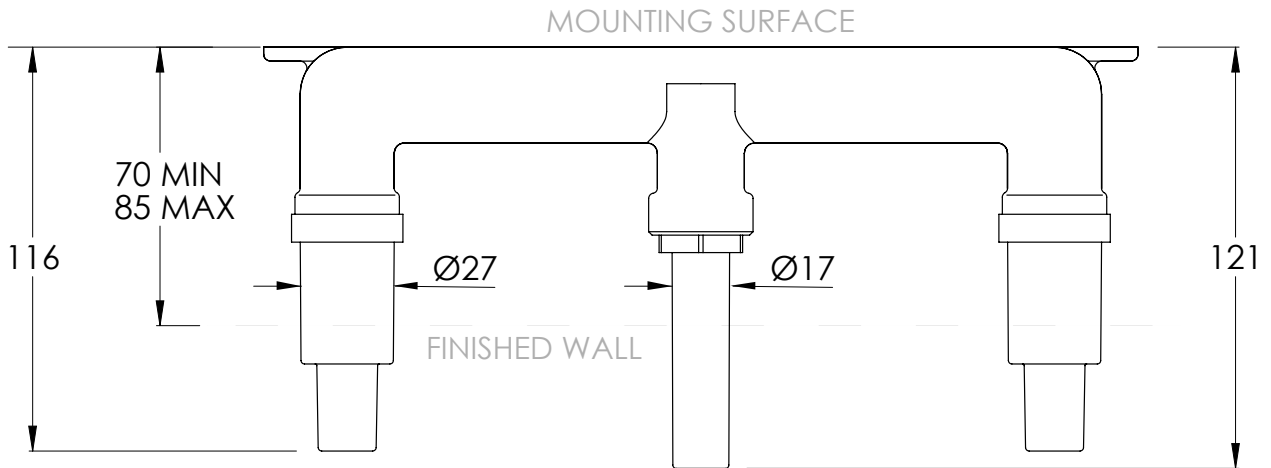

COALBROOK

ZU1018

WALL MOUNTED 3 HOLE BASIN
MIXER - TRIM

DATE: 07/01/22

REVISION: A

DIMENSIONS IN MILLIMETRES

WHILST EVERY EFFORT IS MADE TO ENSURE THE ACCURACY OF THESE DATA SHEETS THEY ARE SUBJECT TO CHANGE WITHOUT NOTICE AS PART OF THE COMPANY'S PRODUCT DEVELOPMENT PROCESS

COALBROOK

ZU1008

WALL MOUNTED 3 HOLE BASIN
MIXER - ROUGH

DATE: 02/09/21

REVISION: A

DIMENSIONS IN MILLIMETRES

WHILST EVERY EFFORT IS MADE TO ENSURE THE ACCURACY OF THESE DATA SHEETS THEY ARE SUBJECT TO CHANGE WITHOUT NOTICE AS PART OF THE COMPANY'S PRODUCT DEVELOPMENT PROCESS