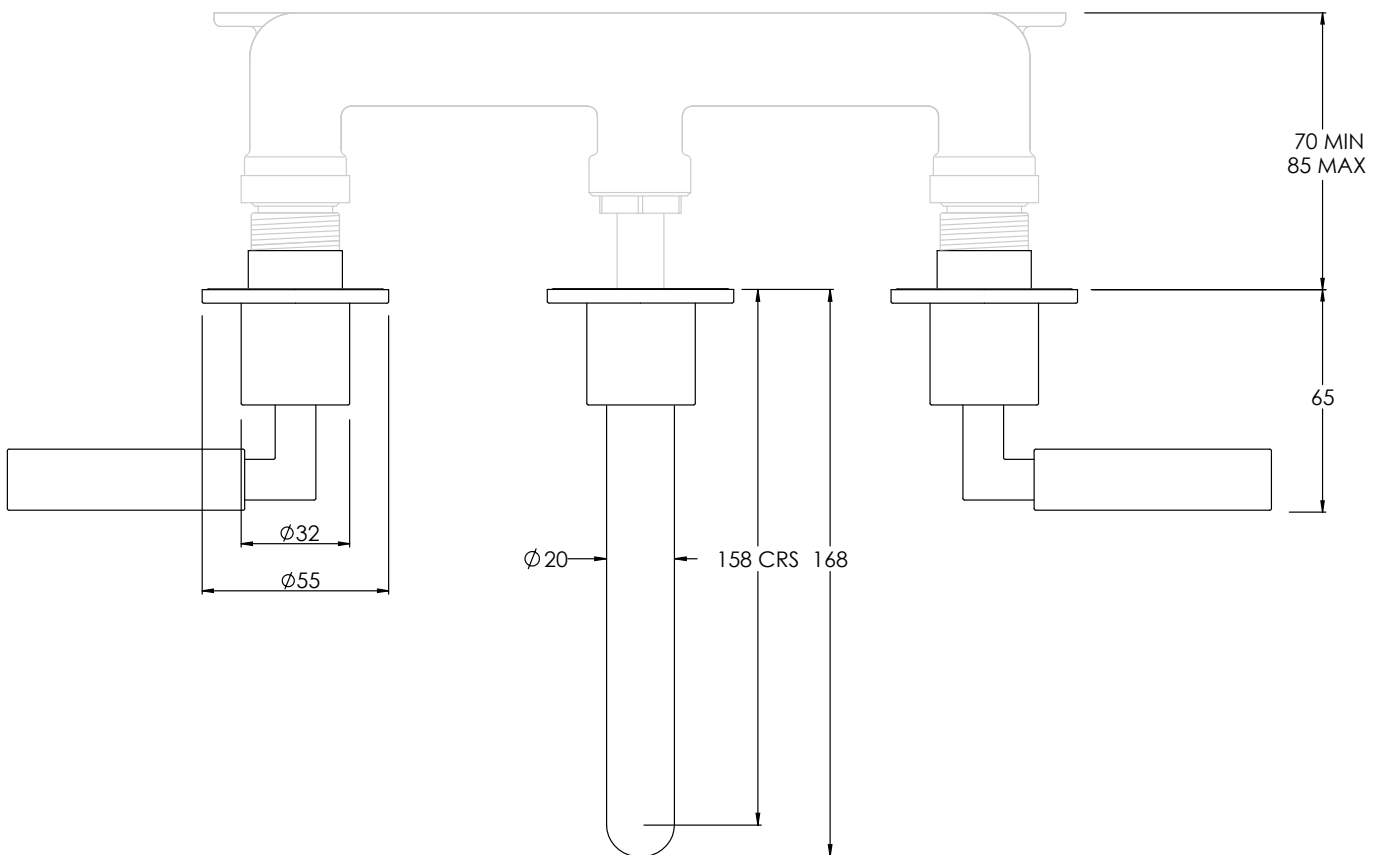

COALBROOK

ZU1018

WALL MOUNTED 3 HOLE BASIN
MIXER - TRIM

DATE: 07/01/22

REVISION: A

DIMENSIONS IN MILLIMETRES

WHILST EVERY EFFORT IS MADE TO ENSURE THE ACCURACY OF THESE DATA SHEETS THEY ARE SUBJECT TO CHANGE WITHOUT NOTICE AS PART OF THE COMPANY'S PRODUCT DEVELOPMENT PROCESS

COALBROOK

ZU1008

WALL MOUNTED 3 HOLE BASIN
MIXER - ROUGH

DATE: 02/09/21

REVISION: A

DIMENSIONS IN MILLIMETRES

WHILST EVERY EFFORT IS MADE TO ENSURE THE ACCURACY OF THESE DATA SHEETS THEY ARE SUBJECT TO CHANGE WITHOUT NOTICE AS PART OF THE COMPANY'S PRODUCT DEVELOPMENT PROCESS