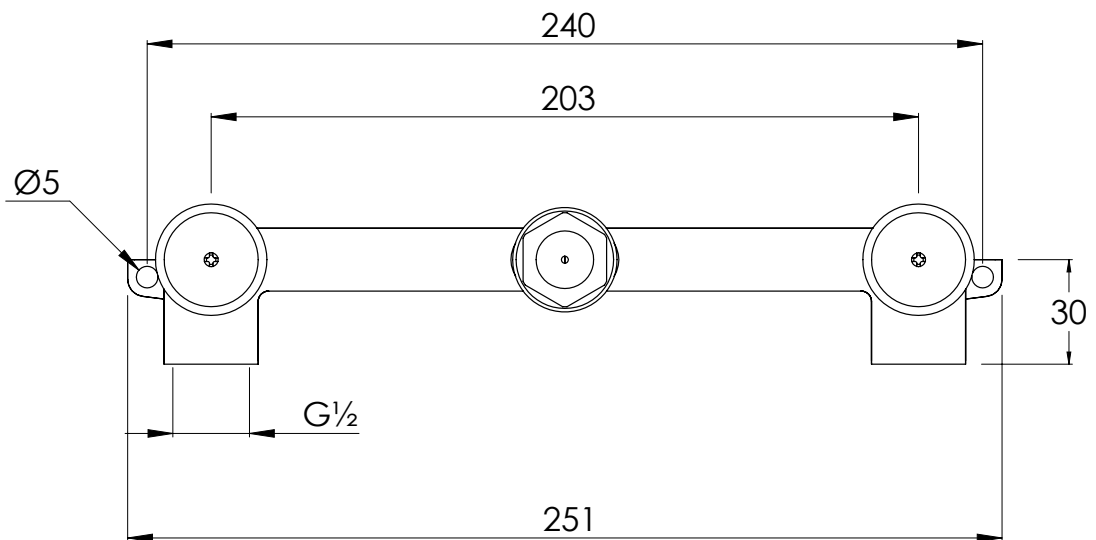

COALBROOK

ZU1018

WALL MOUNTED 3 HOLE BASIN
MIXER - TRIM

DATE: 07/01/22

REVISION: A

DIMENSIONS IN MILLIMETRES

WHILST EVERY EFFORT IS MADE TO ENSURE THE ACCURACY OF THESE DATA SHEETS THEY ARE SUBJECT TO CHANGE WITHOUT NOTICE AS PART OF THE COMPANY'S PRODUCT DEVELOPMENT PROCESS

COALBROOK

ZU1008

WALL MOUNTED 3 HOLE BASIN
MIXER - ROUGH

DATE: 02/09/21

REVISION: A

DIMENSIONS IN MILLIMETRES

WHILST EVERY EFFORT IS MADE TO ENSURE THE ACCURACY OF THESE DATA SHEETS THEY ARE SUBJECT TO CHANGE WITHOUT NOTICE AS PART OF THE COMPANY'S PRODUCT DEVELOPMENT PROCESS