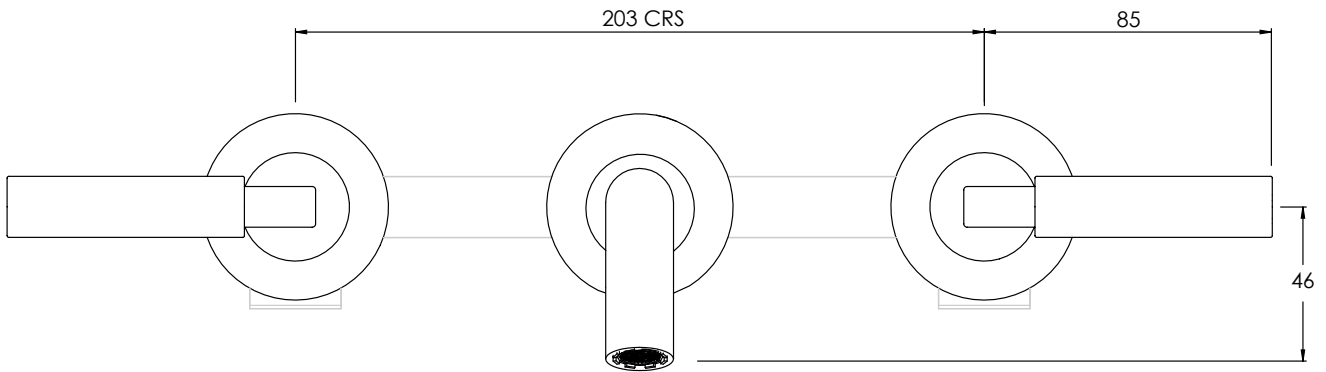

COALBROOK

ZU1018

WALL MOUNTED 3 HOLE BASIN
MIXER - TRIM

DATE: 07/01/22

REVISION: A

DIMENSIONS IN MILLIMETRES

WHILST EVERY EFFORT IS MADE TO ENSURE THE ACCURACY OF THESE DATA SHEETS THEY ARE SUBJECT TO CHANGE WITHOUT NOTICE AS PART OF THE COMPANY'S PRODUCT DEVELOPMENT PROCESS

COALBROOK

ZU1008

WALL MOUNTED 3 HOLE BASIN
MIXER - ROUGH

DATE: 02/09/21

REVISION: A

DIMENSIONS IN MILLIMETRES

WHILST EVERY EFFORT IS MADE TO ENSURE THE ACCURACY OF THESE DATA SHEETS THEY ARE SUBJECT TO CHANGE WITHOUT NOTICE AS PART OF THE COMPANY'S PRODUCT DEVELOPMENT PROCESS